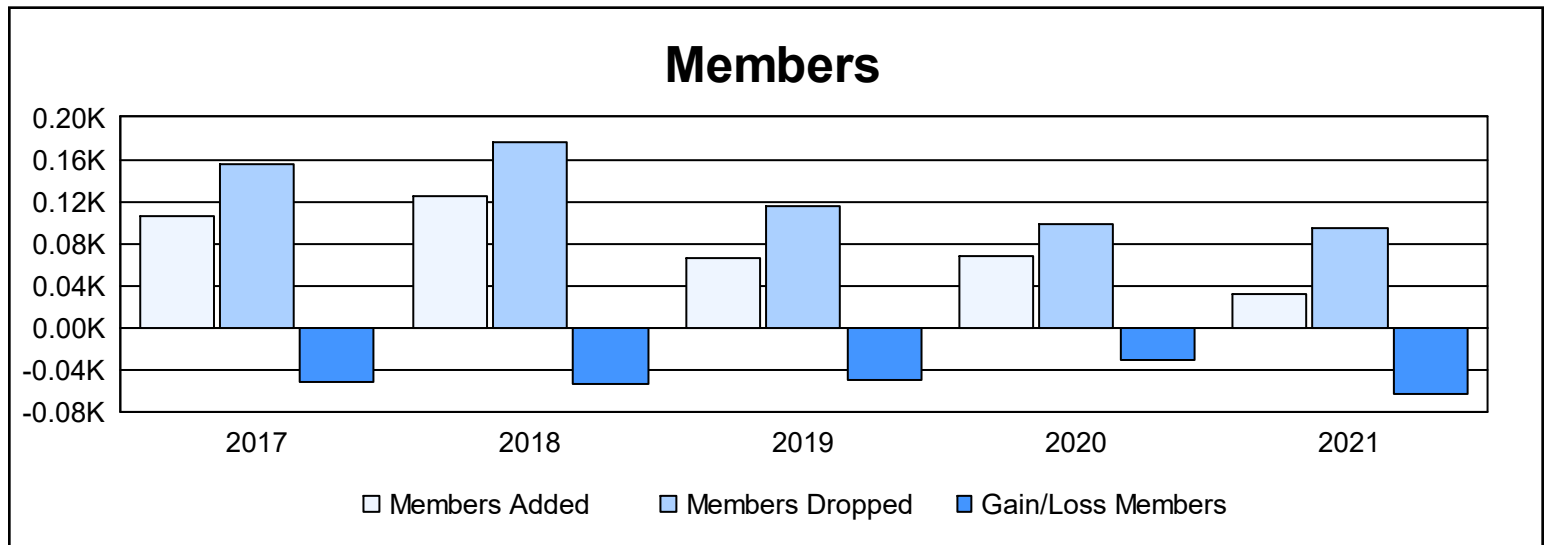

Year	New Clubs	Dropped Clubs	Gain/ Loss Clubs	New Members	Charter Members	Reinstate Members	Transfer Members	Total Member Added	Total Members Dropped	Gain/ Loss Members
2016-2017	0	3	-3	89	2	6	8	105	156	-51
2017-2018	0	2	-2	91	3	3	27	124	177	-53
2018-2019	0	2	-2	57	0	3	6	66	115	-49
2019-2020	0	2	-2	49	1	4	13	67	98	-31
2020-2021	0	2	-2	29	1	1	0	31	95	-64
<b>Average</b>	<b>0</b>	<b>2</b>	<b>-2</b>	<b>63</b>	<b>1</b>	<b>3</b>	<b>11</b>	<b>79</b>	<b>128</b>	<b>-50</b>

### Membership Composition June 2021 Cumulative