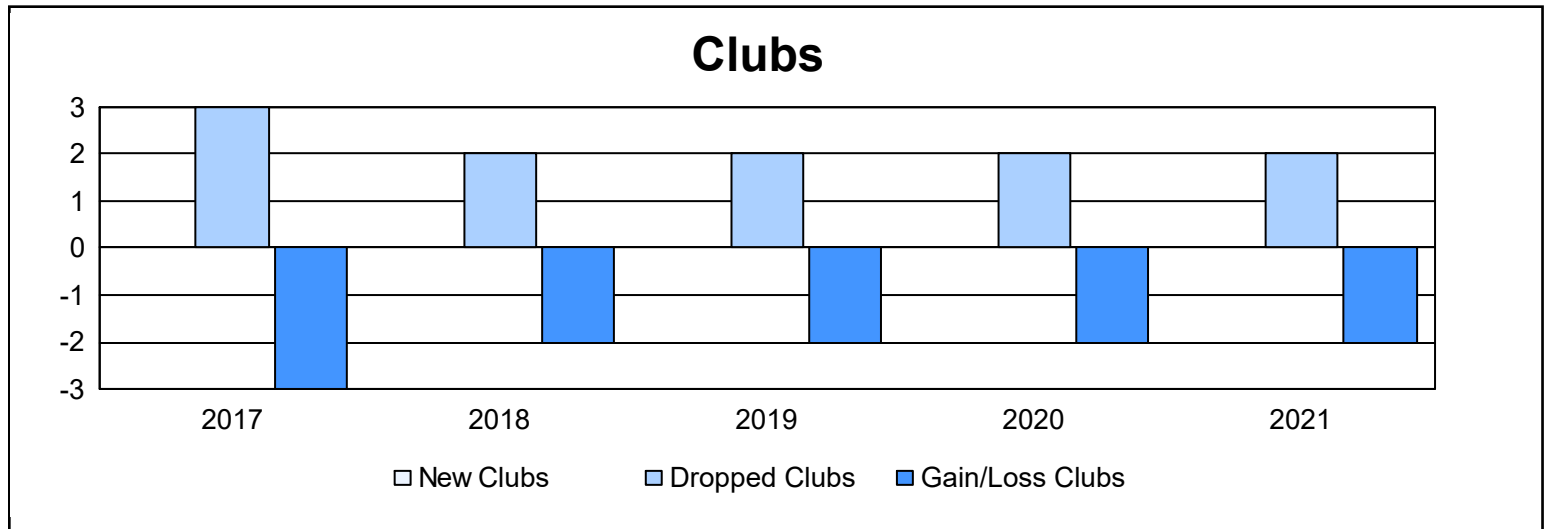

Year	New Clubs	Dropped Clubs	Gain/ Loss Clubs	New Members	Charter Members	Reinstate Members	Transfer Members	Total Member Added	Total Members Dropped	Gain/ Loss Members
2016-2017	0	3	-3	89	2	6	8	105	156	-51
2017-2018	0	2	-2	91	3	3	27	124	177	-53
2018-2019	0	2	-2	57	0	3	6	66	115	-49
2019-2020	0	2	-2	49	1	4	13	67	98	-31
2020-2021	0	2	-2	29	1	1	0	31	95	-64
<b>Average</b>	<b>0</b>	<b>2</b>	<b>-2</b>	<b>63</b>	<b>1</b>	<b>3</b>	<b>11</b>	<b>79</b>	<b>128</b>	<b>-50</b>

### Membership Composition June 2021 Cumulative