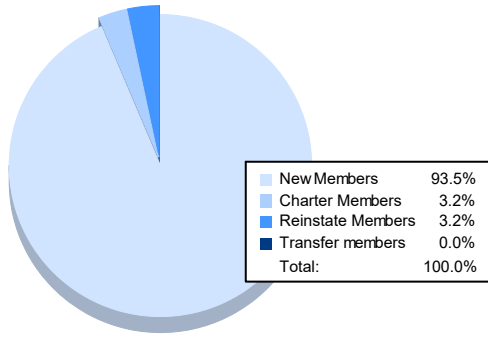

Year	New Clubs	Dropped Clubs	Gain/ Loss Clubs	New Members	Charter Members	Reinstate Members	Transfer Members	Total Member Added	Total Members Dropped	Gain/ Loss Members
2016-2017	0	3	-3	89	2	6	8	105	156	-51
2017-2018	0	2	-2	91	3	3	27	124	177	-53
2018-2019	0	2	-2	57	0	3	6	66	115	-49
2019-2020	0	2	-2	49	1	4	13	67	98	-31
2020-2021	0	2	-2	29	1	1	0	31	95	-64
<b>Average</b>	<b>0</b>	<b>2</b>	<b>-2</b>	<b>63</b>	<b>1</b>	<b>3</b>	<b>11</b>	<b>79</b>	<b>128</b>	<b>-50</b>

### Membership Composition June 2021 Cumulative